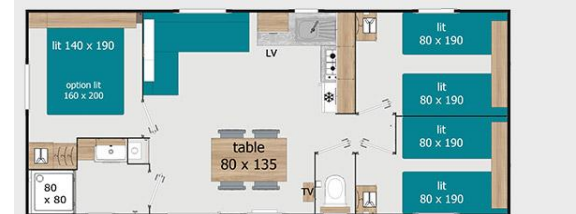

MOBIL HOME 6 PLACES

All photos are non-contractual