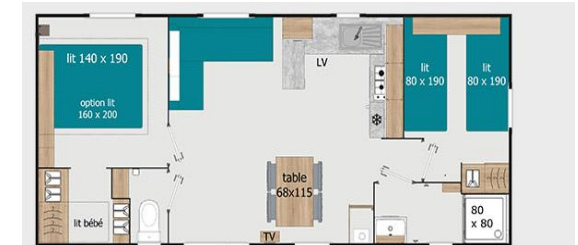

MOBIL HOME 4 PLACES